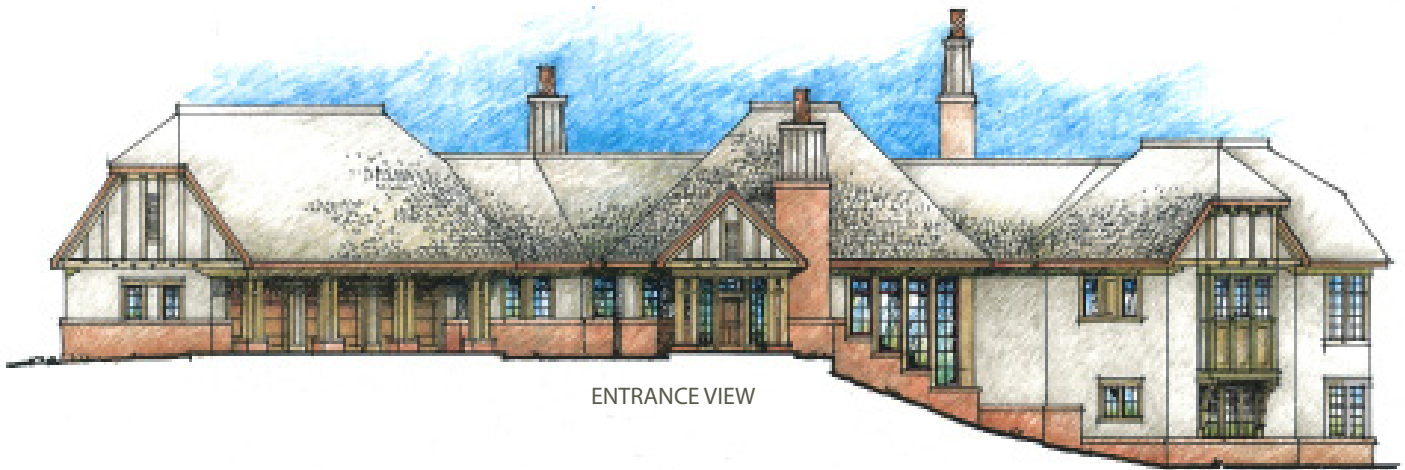

"Due to the competence of the staff at WAI Continuum, our project has sailed along without a hitch. We could not have done it alone."

~ Doug Dewane

neighborhood context

ghidorzi

New housing developments often evoke the 'track' or 'cookie cutter' label. Although modern amenities are usually provided, they are often not fully developed, lack substance and integration.

Neighborhoods are a collection of styles, with uniform scale and richness in subtle diversity. These designs are reflective of that mission.

ENTRANCE VIEW

mcgough

This lakeside home is grounded on the lifestyle of suburban ideals, features of a favorite Florida retreat and the desire for the picturesque qualities found during travels in Europe.

The integration of modern amenities within the framework of arts and crafts tradition creates a unique statement for family living.

LAKESIDE VIEW

"We hear many, many enthusiastic comments from visitors and family members when they walk through our home."