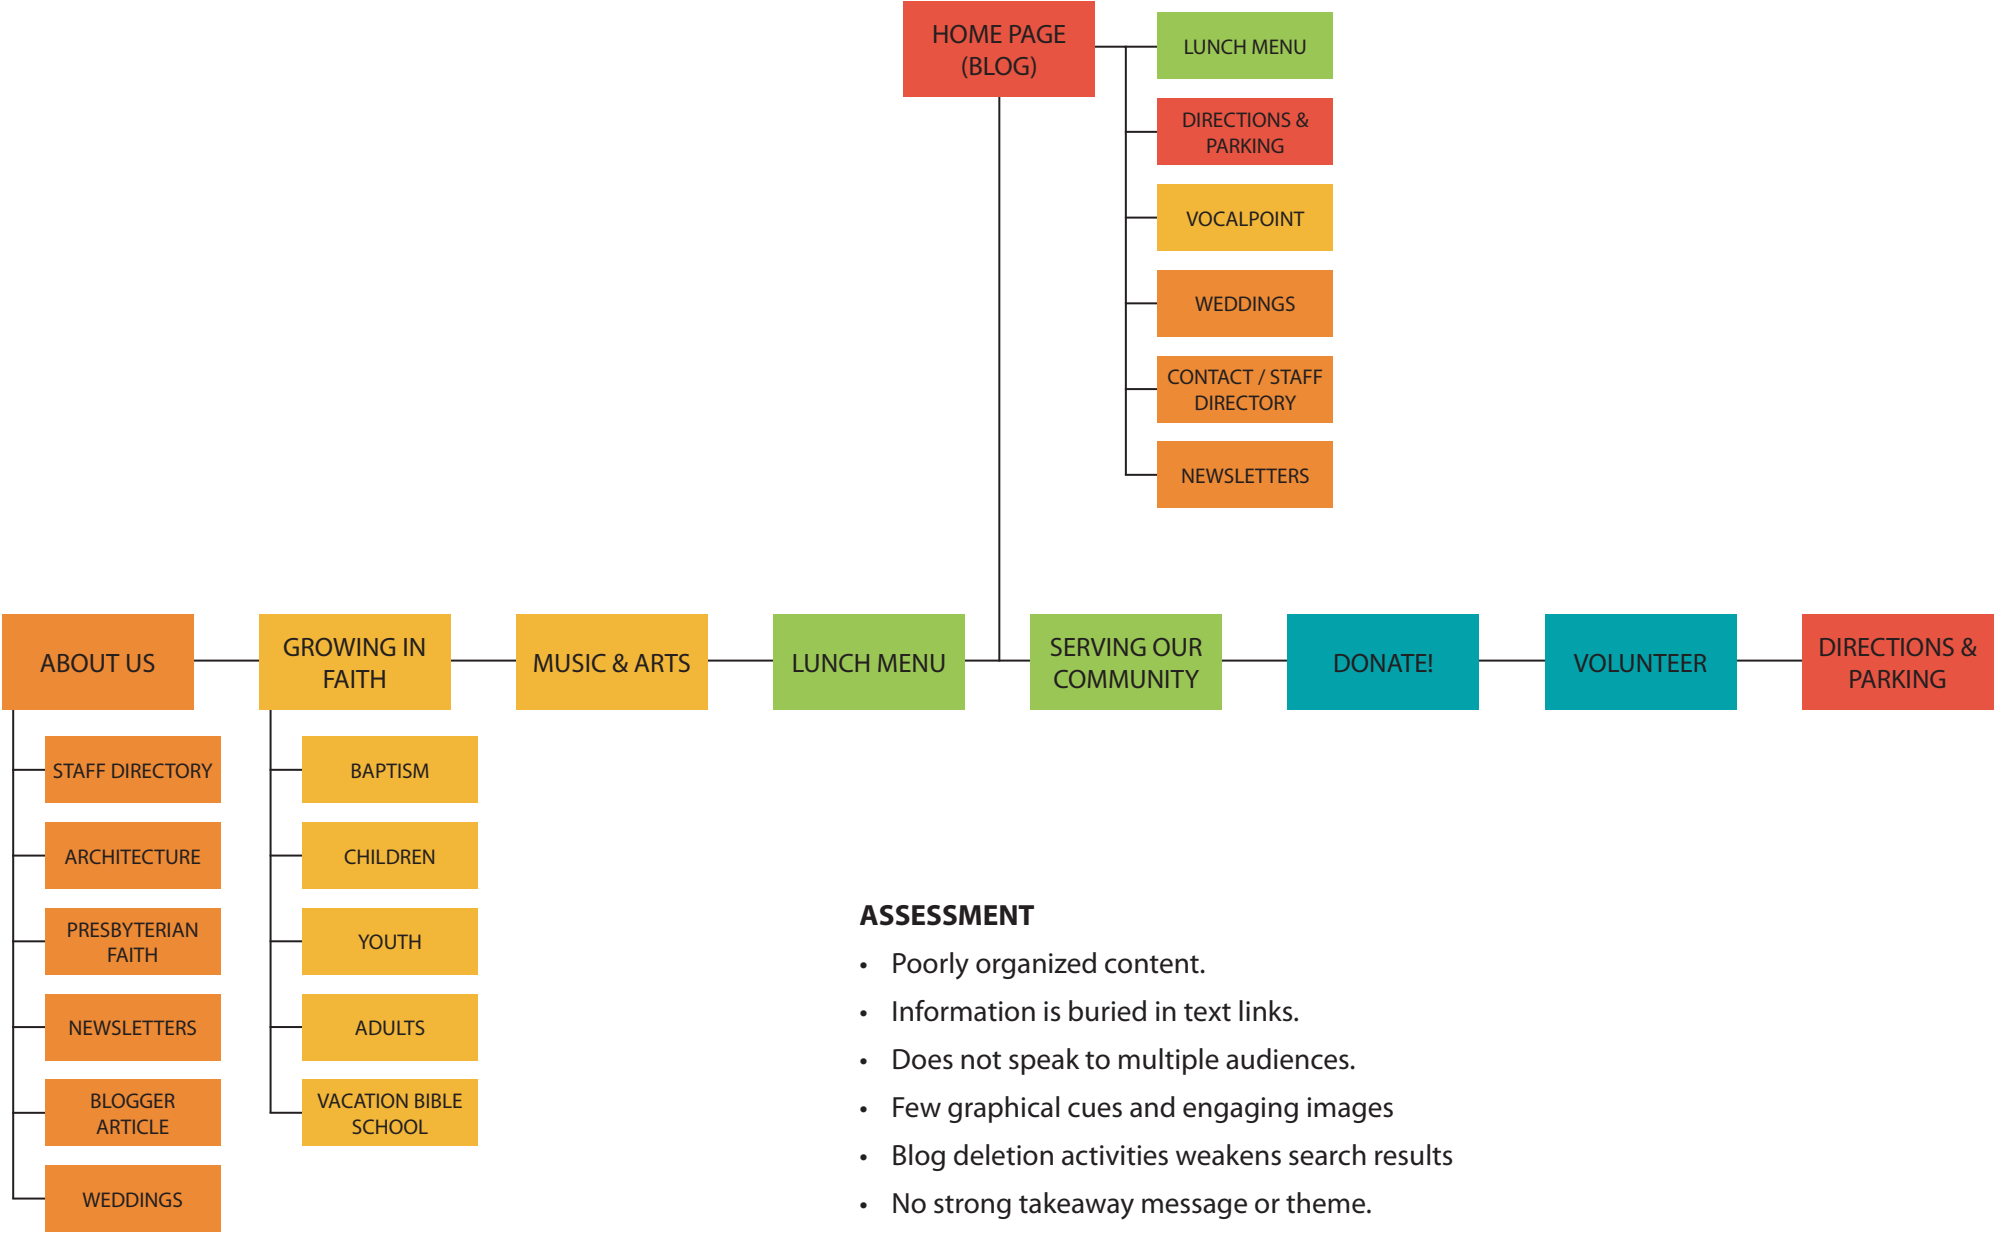

**CENTRAL PRESBYTERIAN CHURCH
EXISTING STRUCTURE**

ASSESSMENT

- Poorly organized content.
- Information is buried in text links.
- Does not speak to multiple audiences.
- Few graphical cues and engaging images
- Blog deletion activities weakens search results
- No strong takeaway message or theme.
- Nothing interactive or 'shareworthy'.