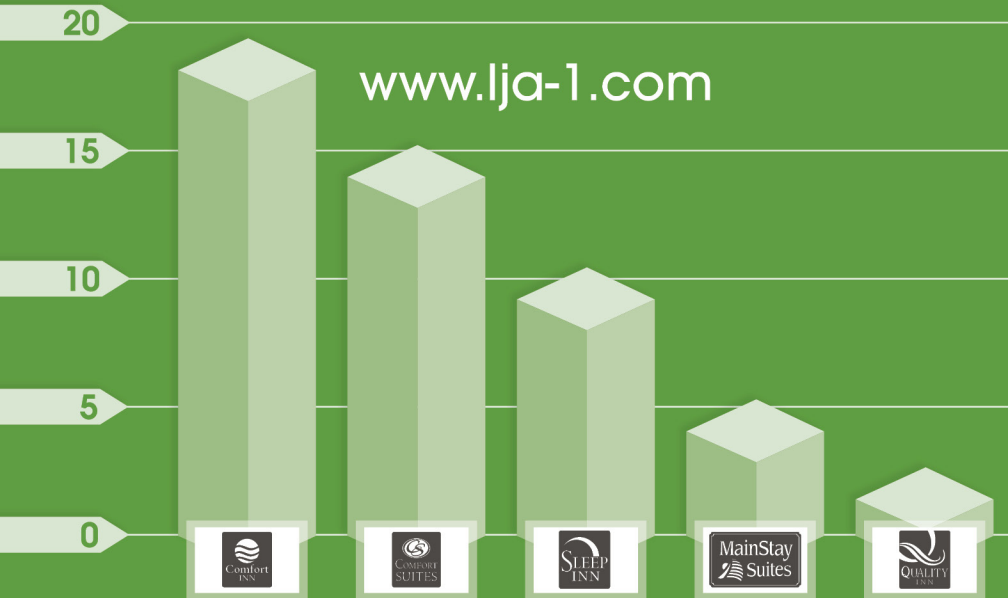

To learn more, visit www.lja-1.com or give us a call today at 701.293.1350.

THE FOLLOWING PAGES ARE A SERIES OF 2-SIDED INSERT CARDS

(BOTH SIDES ARE SHOWN ON ONE PAGE FOR EASE OF VIEWING)

200+

HOTELS COMPLETED FOR IHG
DESIGNS FOR 4 BRAND FLAGSHIPS

www.lja-1.com

LJA
+
IHG

HOLIDAY INN
HOLIDAY INN EXPRESS & SUITES
STAYBRIDGE SUITES
CANDLEWOOD SUITES

140+

HOTELS COMPLETED FOR HILTON
DESIGNS FOR 5 BRAND FLAGSHIPS

www.lja-1.com

HILTON GARDEN INN
 HOMEWOOD SUITES
 HOME2SUITES
 HAMPTON INN / HAMPTON INN & SUITES

LJA
 +
Hilton

45+

HOTELS COMPLETED FOR CHOICE
DESIGNS FOR 5 BRAND FLAGSHIPS

www.lja-1.com

LJA
CHOICE +
HOTELS™

- COMFORT INN
- COMFORT SUITES
- SLEEP INN
- QUALITY INN
- MAINSTAY SUITES

300+

HOTELS COMPLETED FOR MARRIOTT
DESIGNS FOR 5 BRAND FLAGSHIPS