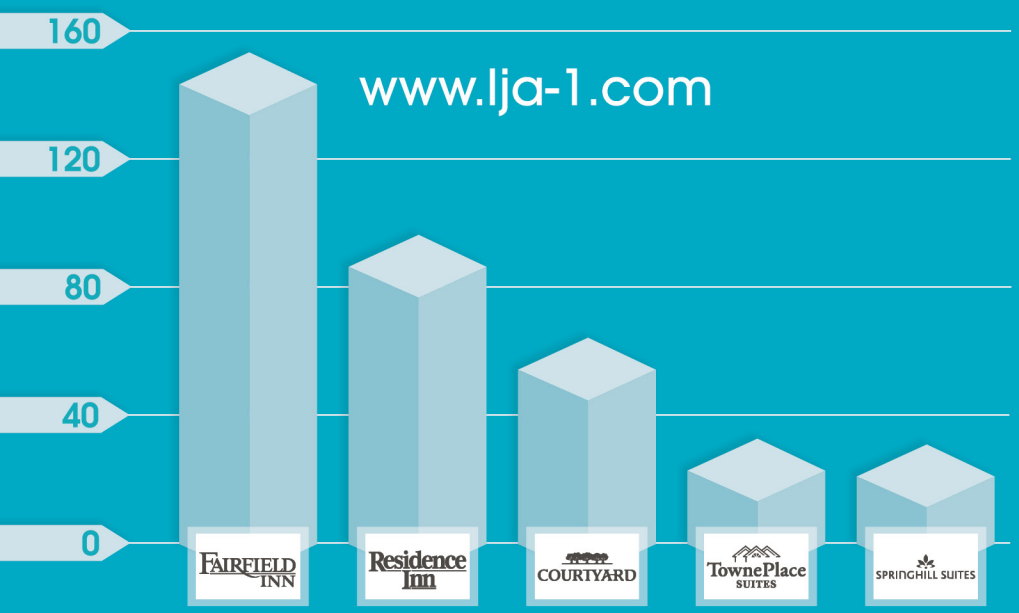

www.lja-1.com

LJA
+
IHG

HOLIDAY INN
HOLIDAY INN EXPRESS & SUITES
STAYBRIDGE SUITES
CANDLEWOOD SUITES

140+

HOTELS COMPLETED FOR HILTON
DESIGNS FOR 5 BRAND FLAGSHIPS

www.lja-1.com

HILTON GARDEN INN
 HOMEWOOD SUITES
 HOME2SUITES
 HAMPTON INN / HAMPTON INN & SUITES

LJA
 +
Hilton

45+

HOTELS COMPLETED FOR CHOICE
DESIGNS FOR 5 BRAND FLAGSHIPS

www.lja-1.com

LJA
CHOICE +
HOTELS™

- COMFORT INN
- COMFORT SUITES
- SLEEP INN
- QUALITY INN
- MAINSTAY SUITES

300+

HOTELS COMPLETED FOR MARRIOTT
DESIGNS FOR 5 BRAND FLAGSHIPS

www.lja-1.com

FAIRFIELD
INN & SUITES
Marriott

- COURTYARD
- FAIRFIELD INN
- RESIDENCE INN
- SPRINGHILL SUITES
- STARWOOD HOTELS
- TOWNPPLACE SUITES

LJA
+
Marriott®