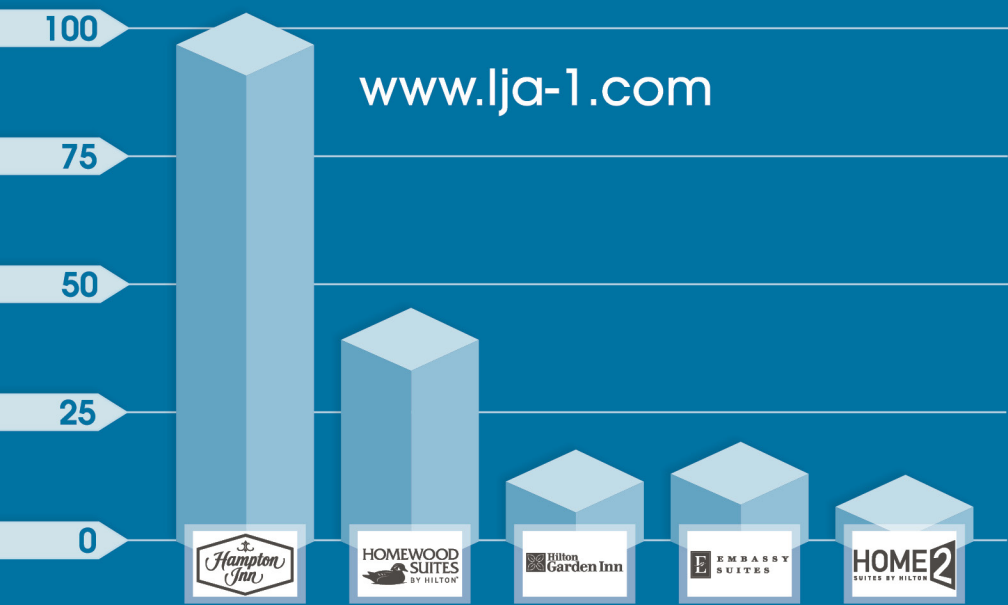

To learn more, visit www.lja-1.com or give us a call today at 701.293.1350.

THE FOLLOWING PAGES ARE A SERIES OF 2-SIDED INSERT CARDS

(BOTH SIDES ARE SHOWN ON ONE PAGE FOR EASE OF VIEWING)

200+

HOTELS COMPLETED FOR IHG
DESIGNS FOR 4 BRAND FLAGSHIPS

www.lja-1.com

LJA
+
IHG

HOLIDAY INN
HOLIDAY INN EXPRESS & SUITES
STAYBRIDGE SUITES
CANDLEWOOD SUITES

140+

HOTELS COMPLETED FOR HILTON
DESIGNS FOR 5 BRAND FLAGSHIPS

www.lja-1.com

HILTON GARDEN INN
 HOMEWOOD SUITES
 HOME2SUITES
 HAMPTON INN / HAMPTON INN & SUITES

LJA
 +
Hilton

45+

HOTELS COMPLETED FOR CHOICE
DESIGNS FOR 5 BRAND FLAGSHIPS

www.lja-1.com

LJA
CHOICE +
HOTELS™

- COMFORT INN
- COMFORT SUITES
- SLEEP INN
- QUALITY INN
- MAINSTAY SUITES

300+

HOTELS COMPLETED FOR MARRIOTT
DESIGNS FOR 5 BRAND FLAGSHIPS

www.lja-1.com

FAIRFIELD
INN & SUITES
Marriott

- COURTYARD
- FAIRFIELD INN
- RESIDENCE INN
- SPRINGHILL SUITES
- STARWOOD HOTELS
- TOWNPPLACE SUITES

LJA
+
Marriott®