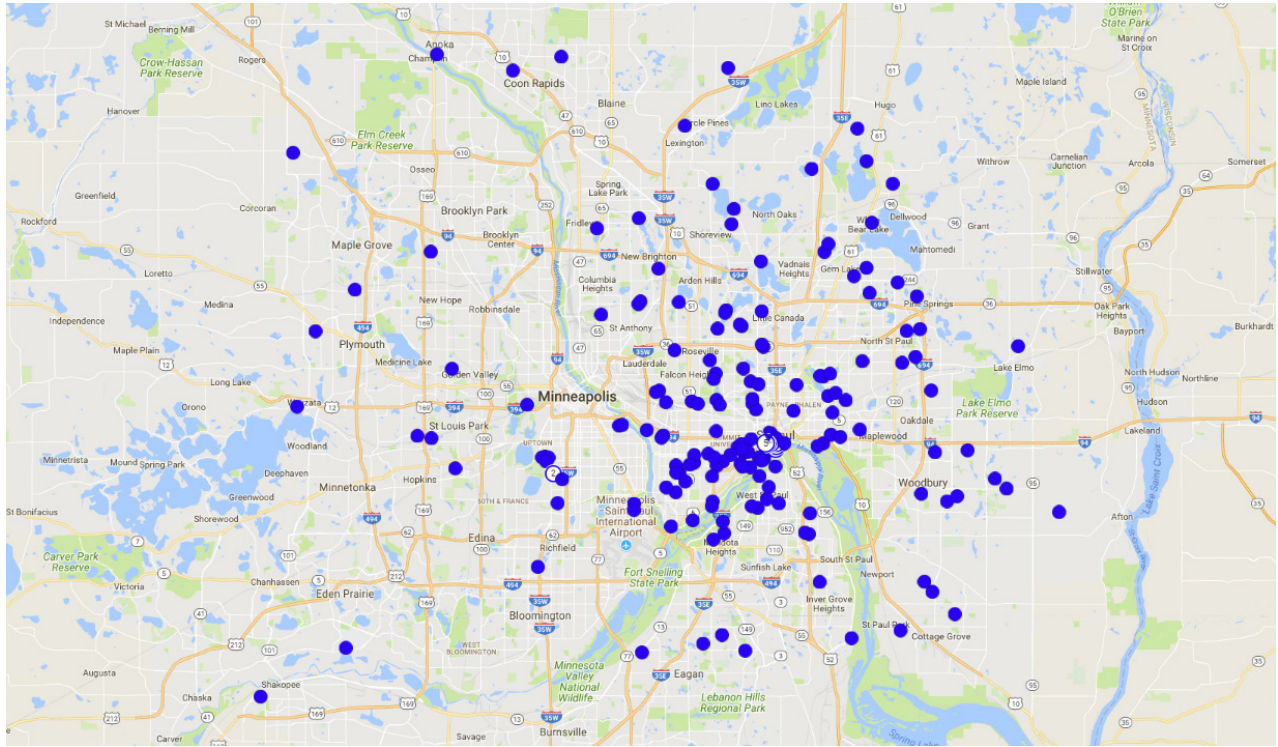

Member Locations

CENTRAL MEMBER LOCATIONS

Blue dots represent unique addresses from membership directory (households)

CENTRAL MEMBER LOCATIONS

Darker colors represent high density of member households in neighborhood.